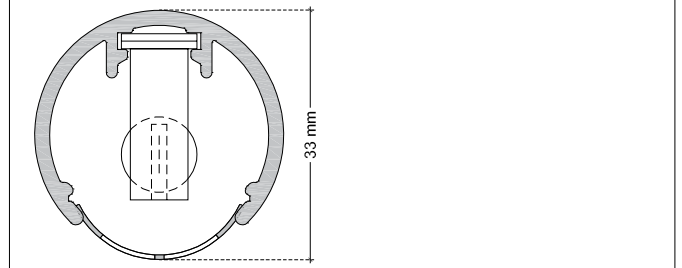

LPX-AC / Xenon - Rigid Loop + Grid GRPR

FINISH

Color Finishing Profil

Standard	Natural Anodised Aluminium
On request	Thermo-Enameling Powder Coating RAL Color Anodising Polished Aluminium Chrome Aspect Polished Aluminium Old Gold Aspect Plywood (See LPX-AC Wood Finish Data Sheet)

Glass Finishing

Standard	VFC: Clear Glass
On request	VFO: Opaline Glass