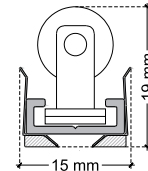

TECHNICAL DATA SHEET

LLS IP20 / Soffite

VERSION - 30.07.2018

STANDARD LUMINAIRE

Reference	LLS		
Protection Class	IP20		
Lighting Source	Soffite		
Connector	Festoon on B'Light conductor 16mm ²		
Dimensions	13 x 17mm		
Standard Length	330 - 670 - 1000 - 1330 - 1670 - 2000mm		
Length on measure	on request up to 3000mm		
Nb Lighting Unit	17 bulbs/m		
Voltage	24V		
Power	3W	5W	10W
	51 W/m	85 W/m	170 W/m

CERTIFICAT

APPLICATION: cornices, handrails, stairs, shelves

LLS / Soffite

ON REQUEST: LLS Fixation

FCP-S (fixed with tape & screw)

FCP (fixed with screw)

ON REQUEST : Connecting Cable

COS3 Power Connector

2x1m conductors of 2.5mm²

COS4 Linear bridging

2x8cm conductors of 2.5mm²

COS4a Corner bridging

1x8cm conductors of 2.5mm²
1x11cm conductors of 2.5mm²

ON REQUEST : Connecting plug AMS/AF