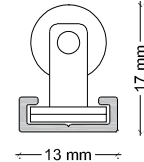

TECHNICAL DATA SHEET

LLS IP20 / Soffite

VERSION - 30.07.2018

STANDARD LUMINAIRE

Reference	LLS		
Protection Class	IP20		
Lighting Source	Soffite		
Connector	Festoon on B'Light conductor 16mm²		
Dimensions	13 x 17mm		
Standard Length	330 - 670 - 1000 - 1330 - 1670 - 2000mm		
Length on measure	on request up to 3000mm		
Nb Lighting Unit	17 bulbs/m		
Voltage	24V		
Power	3W	5W	10W
	51 W/m	85 W/m	170 W/m

FINISH

Color Finishing Profil

Standard	Natural Anodised Aluminium
On request	Thermo-Enameling Powder Coating RAL Color Anodising Polished Aluminium Chrome Aspect Polished Aluminium Old Gold Aspect

ON REQUEST

Fixation	FCP (fixed with screw) FCP-S (fixed with tape & screw)
Connecting Cable	COS3 - COS4 - COS4a
Connecting Plug	AMS / AF
Dimming Option	Phase 220V, Dali, KNX <i>Ask technical departement for more information</i>

LIGHTING SOURCE

Lighting Source	Soffite Standard			Soffite Long Life	
Glass	Clear or Frosted			Clear or Frosted	
Power	3W	5W	10W	5W	10W
Voltage	24V	24V	24V	24V	24V
Beam Angle	360°	360°	360°	360°	360°
Lifetime	1'000h	1'000h	1'000h	3'000h	3'000h

Color Temperature & Luminous Flux / Unit

Lighting Source	Soffite Standard			Soffite Long Life	
Power	3W	5W	10W	5W	10W
CCT	2400K	2500K	2600K	2600K	2700K
Luminous Flux/Unit	20 lm	38 lm	80 lm	50 lm	120 lm

CERTIFICAT

APPLICATION: cornices, handrails, stairs, shelves

LLS / Soffite

ON REQUEST: LLS Fixation

FCP-S (fixed with tape & screw)

FCP (fixed with screw)

ON REQUEST : Connecting Cable

COS3 Power Connector

2x1m conductors of 2.5mm²

COS4 Linear bridging

2x8cm conductors of 2.5mm²

COS4a Corner bridging

1x8cm conductors of 2.5mm²
1x11cm conductors of 2.5mm²

ON REQUEST : Connecting plug AMS/AF