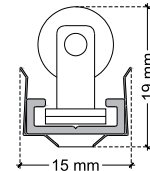

TECHNICAL DATA SHEET

LLS IP20 / Soffite

VERSION - 30.07.2018

STANDARD LUMINAIRE

Reference	LLS		
Protection Class	IP20		
Lighting Source	Soffite		
Connector	Festoon on B'Light conductor 16mm ²		
Dimensions	13 x 17mm		
Standard Length	330 - 670 - 1000 - 1330 - 1670 - 2000mm		
Length on measure	on request up to 3000mm		
Nb Lighting Unit	17 bulbs/m		
Voltage	24V		
Power	3W	5W	10W
	51 W/m	85 W/m	170 W/m

CERTIFICAT

APPLICATION: cornices, handrails, stairs, shelves

LLS / Soffite

ON REQUEST: LLS Fixation

FCP-S (fixed with tape & screw)

FCP (fixed with screw)

ON REQUEST : Connecting Cable

COS3 Power Connector

2x1m conductors of 2.5mm²

COS4 Linear bridging

2x8cm conductors of 2.5mm²

COS4a Corner bridging

1x8cm conductors of 2.5mm²
1x11cm conductors of 2.5mm²

ON REQUEST : Connecting plug AMS/AF