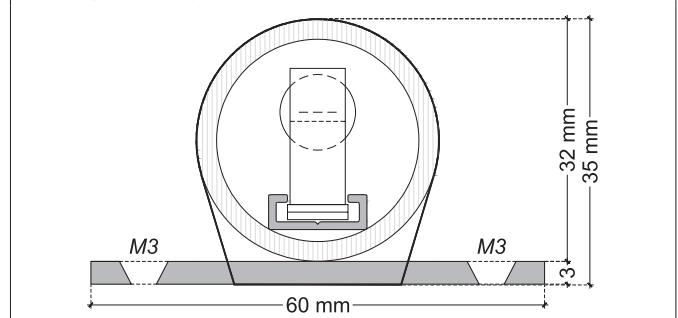

LFXTSM / Xenon **3W/5W max.**