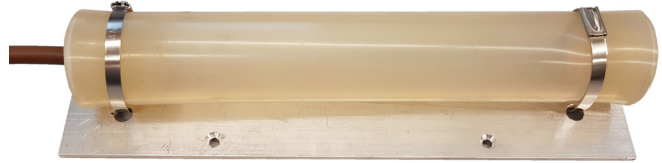

TECHNICAL DATA SHEET

LFXTSM IP67 / Luminaire Sauna T° Resistance 200°C / Xenon Bulb 20'000h VERSION - 03.05.2018

STANDARD LUMINAIRE

Reference	LFXTSM
Protection Class	IP67 Tube High Temperature 200°C
Lighting Source	Xenon - 3W/5W max.
Connector	Rigid Loop on B'Light conductor 16mm²
Dimensions	60 x 35mm
Standard Length	120mm - 505mm - 1000mm - 1550mm - 2045mm
Nb Lighting Unit	17 bulbs/m
Voltage	24V
Power	With 3W : 51W/m With 5W : 85W/m
Connecting Cable	One Side: 1m Cable Silicone 180° - 2x2.5mm² <i>On request: Cable length on measure</i>
Fixture	Aluminium Support - 60mm - RAL9006 <i>On request: Other width & RAL</i>

APPLICATION: SAUNA

LFXTSM / Xenon **3W/5W max.**