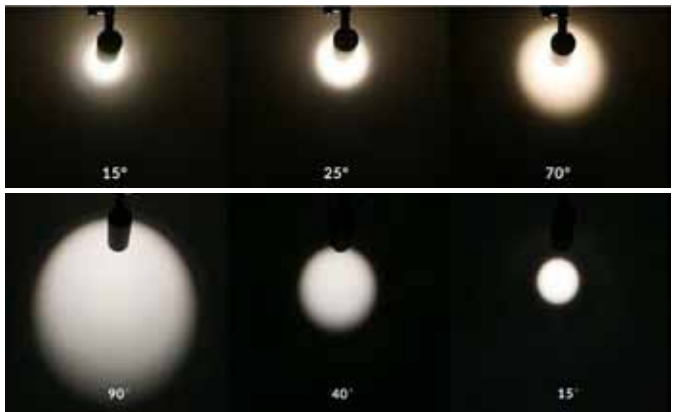

TECHNICAL DATA SHEET

LED Track Light, Adjustable Beam Angle / EN-TLI030-01, EN-TLI030-02

VERSION - 01.09.2017

STANDARD LUMINAIRE

Reference	EN-TLI030-01 (Adjustable beam angle) EN-TLI030-02 (Adjustable beam angle + built-in dimmer)
Power	30 W
Current	700 mA
Protection Class	IP20
Dimensions	3-pin track: $\varnothing 75 \times 176.5 \times \text{Ht.} 247.89\text{mm}$ 4-pin track: $\varnothing 76 \times 215.1 \times \text{Ht.} 258\text{mm}$
Voltage	AC220-240V, 50-60Hz
Led Type	Cree Cob Led
CRI	80+ OR 90+
Beam Angle	Adjustable : 15° to 90° or 15° to 70°
Dimmable	Yes
Installation	Track, Pendant or Surface-Mounted
Working T°	-20°C ~ +45°C
Warranty	5 years

MAIN FEATURES:

- Sleek design with built-in driver
- By adjusting the focal length, the beam angle can be changed from 15° to 90° or 15° to 70°
- Track head rotates through 355° and pivots through 90°

APPLICATION:

- Optimum accent lighting for museums, exhibitions, art galleries, sales and showroom areas.

FINISH

Standard White, Black, Silver

ON REQUEST

CRI	80+, 90+
Beam Angle	Adjustable : 15° to 90° Adjustable : 15° to 70°
Installation Type	On 3-pin track On 4-pin track Pendant Surface-Mounted
Dimming Option	Triac, 1-10V <i>Ask technical departement for more information</i>

COLOR TEMPERATURE & LUMINOUS FLUX

EN-TLI030-01 + EN-TLI030-02

2'700K	3'000K	4'000K	5'000K
2010 lm $\pm 5\%$	2190 lm $\pm 5\%$	2310 lm $\pm 5\%$	2400 lm $\pm 5\%$