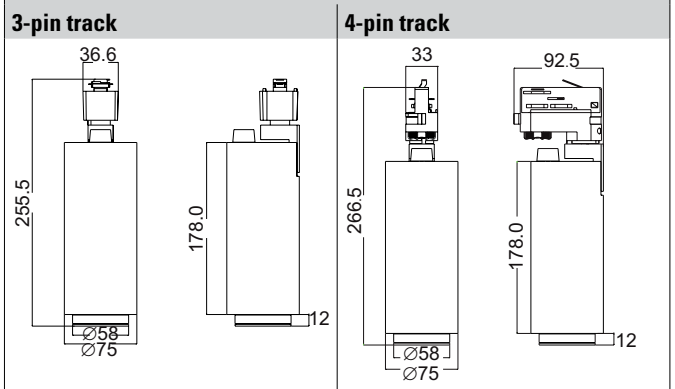

TECHNICAL DATA SHEET

LED Track Light, Adjustable Beam Angle / EN-TLI015-01, EN-TLI015-02

VERSION - 01.09.2017

STANDARD LUMINAIRE

Reference	EN-TLI015-01 (Adjustable beam angle) EN-TLI015-02 (Adjustable beam angle + built-in dimmer)
Power	15 W
Current	350 mA
Protection Class	IP20
Dimensions	3-pin track: $\varnothing 75$ x Ht.255.5mm 4-pin track: $\varnothing 76$ x Ht.266.5mm
Voltage	AC220-240V, 50-60Hz
Led Type	Cree Cob Led
CRI	80+ OR 90+
Beam Angle	Adjustable : 15° to 90° or 15° to 70°
Dimmable	Yes
Installation	Track, Pendant or Surface-Mounted
Working T°	-20°C ~ +45°C
Warranty	5 years

- Optimum accent lighting for museums, exhibitions, art galleries, sales and showroom areas.

FINISH

Standard White, Black, Silver

ON REQUEST

CRI	80+, 90+
Beam Angle	Adjustable : 15° to 90° Adjustable : 15° to 70°
Installation Type	On 3-pin track On 4-pin track Pendant Surface-Mounted
Dimming Option	Triac, 1-10V <i>Ask technical departement for more information</i>

COLOR TEMPERATURE & LUMINOUS FLUX

EN-TLI015-01 + EN-TLI015-02

2'700K	3'000K	4'000K	5'000K
1035 lm $\pm 5\%$	1170 lm $\pm 5\%$	1215 lm $\pm 5\%$	1245 lm $\pm 5\%$

CERTIFICAT

CE

TECHNICAL DRAWINGS

AGABEKOV

AGABEKOV SA *Manufacture* 6, ROUTE DE COMPOIS
CH-1222 VÉSENAZ - GENEVA - SWITZERLAND
Tel. +41 22 752 47 45 Fax. +41 22 752 37 08
E - mail: info@aaabekov.com