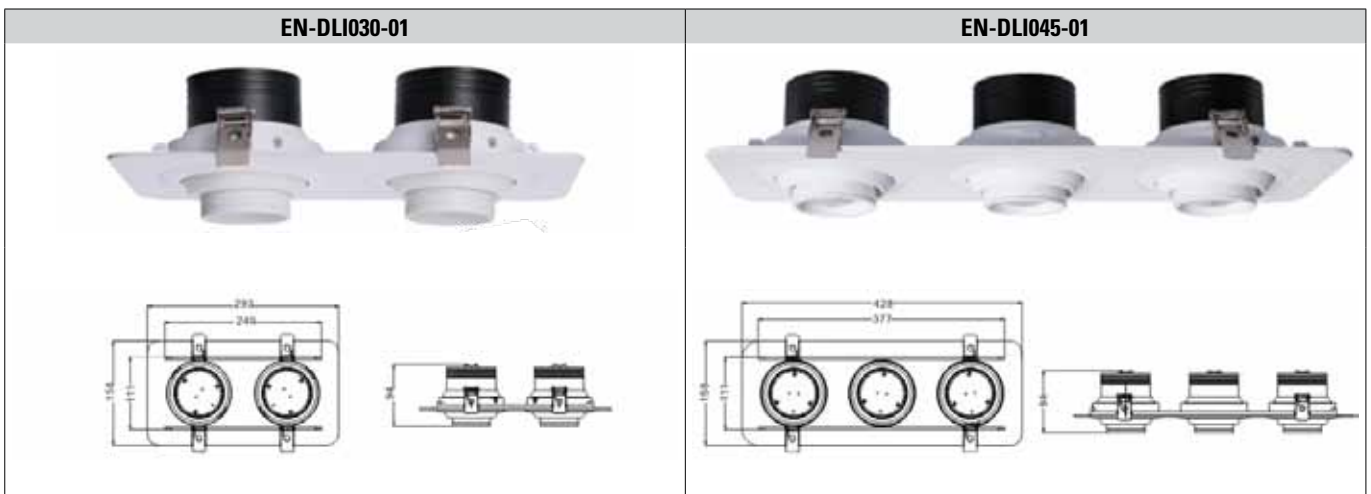

TECHNICAL DATA SHEET

LED Down Light - Adjustable Beam Angle / EN-DLI030-01, EN-DLI045-01

VERSION - 04.08.2017

STANDARD LUMINAIRE

Reference	EN-DLI030-01	EN-DLI045-01
Dimensions	293 x 158 x Ht.94mm	428 x 158 x Ht.94mm
Cut-Out	250 x 130mm	380 x 130mm
Power	30W	45W
Current	350mA per spot	350mA per spot

Protection Class	IP20
Voltage	AC220-240V
Led Type	Cree Cob Led
CRI	80+ or 90+
Beam Angle	Adjustable 15° to 90°
Dimmable	Yes
Orientable	25° pivot axis & 350° horizontally
Working T°	-20°C ~ +45°C
Warranty	5 years

EN-DLI045-01

2'700K	3'000K	4'000K	5'000K
3x1155 lm ±5%	3x1260 lm ±5%	3x1317 lm ±5%	3x1358 lm ±5%

CERTIFICAT

CE RoHS

APPLICATION: Showcase, Art, Sculpture, Museums, Shelves and commercial lighting, ...

EN-DLI Family