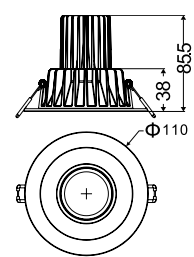

CERTIFICAT

TECHNICAL DRAWINGS & DIMENSIONS - EN-DLE009 series

EN-DLE009-R80

Cut-out: ø70mm

EN-DLE009-R90

Cut-out: ø75mm

EN-DLE009-R110

Cut-out: ø90-100mm

EN-DLE009-S80

Cut-out: ø70mm

EN-DLE009-S90

Cut-out: ø75mm

EN-DLE009-R110

Cut-out: ø90-100mm

AGABEKOV

AGABEKOV SA Manufacture 6, ROUTE DE COMPOIS
CH-1222 VÉSENAZ - GENEVA - SWITZERLAND
Tel. +41 22 752 47 45 Fax. +41 22 752 37 08
E - mail: info@aaabekov.com

VERSION - 25.07.2017

TECHNICAL DRAWINGS & DIMENSIONS - EN-DLE009 series

	<p>EN-DLE009-R70</p>  <p>Cut-out: ø60mm</p>		<p>EN-DLE009-R70-1</p>  <p>Cut-out: ø60mm</p>
	<p>EN-DLE009-R80-2</p>  <p>Cut-out: ø70mm</p>		<p>EN-DLE009-R88-2</p>  <p>Cut-out: ø97.5-80mm</p>
	<p>EN-DLE009-R82-3</p>  <p>Cut-out: ø70mm</p>		<p>EN-DLE009-R88-3</p>  <p>Cut-out: ø75-80mm</p>
	<p>EN-DLE009-R70-4</p>  <p>Cut-out: ø60mm</p>		<p>EN-DLE009-R90-4</p> <p>IP44</p>  <p>Cut-out: ø70mm</p>