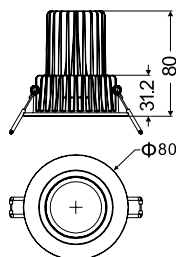

TECHNICAL DATA SHEET

LED Down Light / EN-DLE009 series

VERSION - 25.07.2017

STANDARD LUMINAIRE

Reference	EN-DLA009
Power	9 W
Current	200 mA
Protection Class	IP20
Voltage	AC220-240V, 50-60Hz
Led Type	Cree Cob
CRI	80+
Beam Angle	15°, 24°, 36°, 60°
Dimmable	Yes optionnal
Working T°	-20°C ~ +45°C
Warranty	5 years

CERTIFICAT

TECHNICAL DRAWINGS & DIMENSIONS - EN-DLE009 series

EN-DLE009-R80

Cut-out: ø70mm

EN-DLE009-R90

Cut-out: ø75mm

EN-DLE009-R110

Cut-out: ø90-100mm

VERSION - 25.07.2017

TECHNICAL DRAWINGS & DIMENSIONS - EN-DLE009 series

	<p>EN-DLE009-R70</p>  <p>Cut-out: ø60mm</p>		<p>EN-DLE009-R70-1</p>  <p>Cut-out: ø60mm</p>
	<p>EN-DLE009-R80-2</p>  <p>Cut-out: ø70mm</p>		<p>EN-DLE009-R88-2</p>  <p>Cut-out: ø97.5-80mm</p>
	<p>EN-DLE009-R82-3</p>  <p>Cut-out: ø70mm</p>		<p>EN-DLE009-R88-3</p>  <p>Cut-out: ø75-80mm</p>
	<p>EN-DLE009-R70-4</p>  <p>Cut-out: ø60mm</p>		<p>EN-DLE009-R90-4</p> <p>IP44</p>  <p>Cut-out: ø70mm</p>