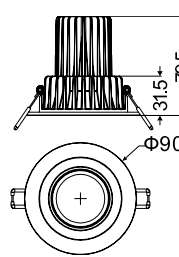

TECHNICAL DATA SHEET

LED Down Light / EN-DLE009 series

VERSION - 25.07.2017

STANDARD LUMINAIRE

Reference	EN-DLA009
Power	9 W
Current	200 mA
Protection Class	IP20
Voltage	AC220-240V, 50-60Hz
Led Type	Cree Cob
CRI	80+
Beam Angle	15°, 24°, 36°, 60°
Dimmable	Yes optionnal
Working T°	-20°C ~ +45°C
Warranty	5 years

CERTIFICAT

TECHNICAL DRAWINGS & DIMENSIONS - EN-DLE009 series

EN-DLE009-R80

Cut-out: ø70mm

EN-DLE009-R90

Cut-out: ø75mm

EN-DLE009-R110

Cut-out: ø90-100mm

EN-DLE009-S80

Cut-out: ø70mm

EN-DLE009-S90

Cut-out: ø75mm

EN-DLE009-R110

Cut-out: ø90-100mm

AGABEKOV

AGABEKOV SA Manufacture 6, ROUTE DE COMPOIS
CH-1222 VÉSENAZ - GENEVA - SWITZERLAND
Tel. +41 22 752 47 45 Fax. +41 22 752 37 08
E - mail: info@aaabekov.com

VERSION - 25.07.2017

TECHNICAL DRAWINGS & DIMENSIONS - EN-DLE009 series

	<p>EN-DLE009-R70</p>  <p>Cut-out: ø60mm</p>		<p>EN-DLE009-R70-1</p>  <p>Cut-out: ø60mm</p>
	<p>EN-DLE009-R80-2</p>  <p>Cut-out: ø70mm</p>		<p>EN-DLE009-R88-2</p>  <p>Cut-out: ø97.5-80mm</p>
	<p>EN-DLE009-R82-3</p>  <p>Cut-out: ø70mm</p>		<p>EN-DLE009-R88-3</p>  <p>Cut-out: ø75-80mm</p>
	<p>EN-DLE009-R70-4</p>  <p>Cut-out: ø60mm</p>		<p>EN-DLE009-R90-4</p> <p>IP44</p>  <p>Cut-out: ø70mm</p>