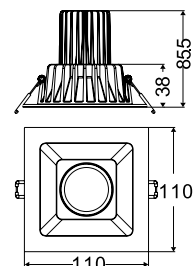

CERTIFICAT

TECHNICAL DRAWINGS & DIMENSIONS - EN-DLE009 series

EN-DLE009-R80

Cut-out: ø70mm

EN-DLE009-R90

Cut-out: ø75mm

EN-DLE009-R110

Cut-out: ø90-100mm

EN-DLE009-S80

Cut-out: ø70mm

EN-DLE009-S90

Cut-out: ø75mm

EN-DLE009-R110

Cut-out: ø90-100mm

AGABEKOV

AGABEKOV SA Manufacture 6, ROUTE DE COMPOIS
CH-1222 VÉSENAZ - GENEVA - SWITZERLAND
Tel. +41 22 752 47 45 Fax. +41 22 752 37 08
E - mail: info@aaabekov.com

VERSION - 25.07.2017

TECHNICAL DRAWINGS & DIMENSIONS - EN-DLE009 series

	<p>EN-DLE009-R70</p>  <p>Cut-out: ø60mm</p>		<p>EN-DLE009-R70-1</p>  <p>Cut-out: ø60mm</p>
	<p>EN-DLE009-R80-2</p>  <p>Cut-out: ø70mm</p>		<p>EN-DLE009-R88-2</p>  <p>Cut-out: ø97.5-80mm</p>
	<p>EN-DLE009-R82-3</p>  <p>Cut-out: ø70mm</p>		<p>EN-DLE009-R88-3</p>  <p>Cut-out: ø75-80mm</p>
	<p>EN-DLE009-R70-4</p>  <p>Cut-out: ø60mm</p>		<p>EN-DLE009-R90-4</p> <p>IP44</p>  <p>Cut-out: ø70mm</p>