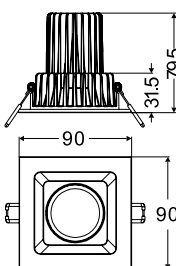

CERTIFICAT

TECHNICAL DRAWINGS & DIMENSIONS - EN-DLE009 series

EN-DLE009-R80

Cut-out: ø70mm

EN-DLE009-R90

Cut-out: ø75mm

EN-DLE009-R110

Cut-out: ø90-100mm

EN-DLE009-S80

Cut-out: ø70mm

EN-DLE009-S90

Cut-out: ø75mm

EN-DLE009-R110

Cut-out: ø90-100mm

AGABEKOV

AGABEKOV SA Manufacture 6, ROUTE DE COMPOIS
CH-1222 VÉSENAZ - GENEVA - SWITZERLAND
Tel. +41 22 752 47 45 Fax. +41 22 752 37 08
E - mail: info@aaabekov.com

VERSION - 25.07.2017

TECHNICAL DRAWINGS & DIMENSIONS - EN-DLE009 series

	<p>EN-DLE009-R70</p>  <p>Cut-out: ø60mm</p>		<p>EN-DLE009-R70-1</p>  <p>Cut-out: ø60mm</p>
	<p>EN-DLE009-R80-2</p>  <p>Cut-out: ø70mm</p>		<p>EN-DLE009-R88-2</p>  <p>Cut-out: ø97.5-80mm</p>
	<p>EN-DLE009-R82-3</p>  <p>Cut-out: ø70mm</p>		<p>EN-DLE009-R88-3</p>  <p>Cut-out: ø75-80mm</p>
	<p>EN-DLE009-R70-4</p>  <p>Cut-out: ø60mm</p>		<p>EN-DLE009-R90-4</p> <p>IP44</p>  <p>Cut-out: ø70mm</p>