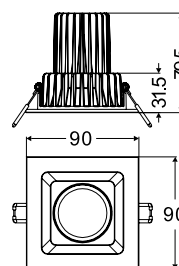

CERTIFICAT

TECHNICAL DRAWINGS & DIMENSIONS - EN-DLE009 series

EN-DLE009-R80

Cut-out: ø70mm

EN-DLE009-R90

Cut-out: ø75mm

EN-DLE009-R110

Cut-out: ø90-100mm

EN-DLE009-S80

Cut-out: ø70mm

EN-DLE009-S90

Cut-out: ø75mm

EN-DLE009-R110

Cut-out: ø90-100mm

AGABEKOV

AGABEKOV SA Manufacture 6, ROUTE DE COMPOIS
CH-1222 VÉSENAZ - GENEVA - SWITZERLAND
Tel. +41 22 752 47 45 Fax. +41 22 752 37 08
E - mail: info@aaabekov.com

VERSION - 25.07.2017

TECHNICAL DRAWINGS & DIMENSIONS - EN-DLE009 series

	<p>EN-DLE009-R70</p>  <p>Cut-out: ø60mm</p>		<p>EN-DLE009-R70-1</p>  <p>Cut-out: ø60mm</p>
	<p>EN-DLE009-R80-2</p>  <p>Cut-out: ø70mm</p>		<p>EN-DLE009-R88-2</p>  <p>Cut-out: ø97.5-80mm</p>
	<p>EN-DLE009-R82-3</p>  <p>Cut-out: ø70mm</p>		<p>EN-DLE009-R88-3</p>  <p>Cut-out: ø75-80mm</p>
	<p>EN-DLE009-R70-4</p>  <p>Cut-out: ø60mm</p>		<p>EN-DLE009-R90-4</p> <p>IP44</p>  <p>Cut-out: ø70mm</p>