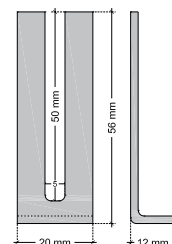

FIXATION : FIX

ON REQUEST

Connecting Plug	AMS / AF
Dimming Option	1-10V, Dali, KNX <i>Ask technical department for more information</i>