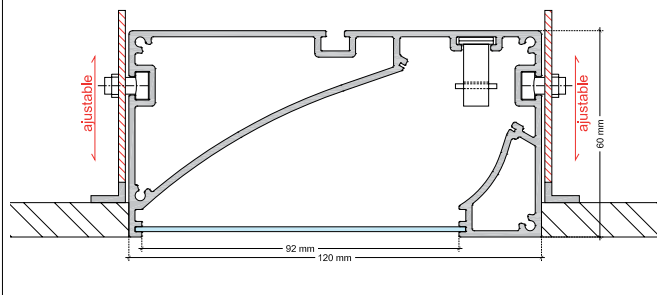

AMLAL / AGA-LED® TYPE B - Rigid Loop

FINISH

Color Finishing Profil

Standard	Natural Anodised Aluminium
On request	Thermo-Enameling Powder Coating RAL Color Anodising Polished Aluminium Chrome Aspect Polished Aluminium Gold Aspect Plywood

Glass Finishing

Standard	VER: Opaline Glass
On request	VERC: Clear Glass

FIXATION : FIX

ON REQUEST

Connecting Plug	AMS / AF
Dimming Option	1-10V, Dali, KNX <i>Ask technical department for more information</i>

ON REQUEST : Connecting plug AMS/AF

LIGHTING SOURCE

Lighting Source	Aga-Led® Type B - Generation 2	
Ref	B3	B6
Power	0.96W	1.2W
Voltage	24V	24V
Beam Angle	120°	120°
CRI	80	80
Lifetime	50'000h	
Working T°	-20°C to +45°C	
Environmental protection	Modified acrylate resin	

Color Temperature & Luminous Flux / Unit

	2200K	2400K	2700K	3000K	4000K
Aga-Led® B3-G2	--	97 lm	137lm	137lm	137lm
Aga-Led® B6-G2	129 lm	140 lm	166 lm	166 lm	166 lm

CERTIFICAT

AGABEKOV

AGABEKOV SA Manufacture 6, ROUTE DE COMPOIS
CH-1222 VÉSENAZ - GENEVA - SWITZERLAND
Tel. +41 22 752 47 45 Fax. +41 22 752 37 08
E - mail: info@aaabekov.com

AGABEKOV SA Bureau d'etudes 6, ROUTE DE COMPOIS
CH-1222 VÉSENAZ - GENEVA - SWITZERLAND
Tel. +41 22 752 47 45 Fax. +41 22 752 37 08
Internet: www.aaabekov.com